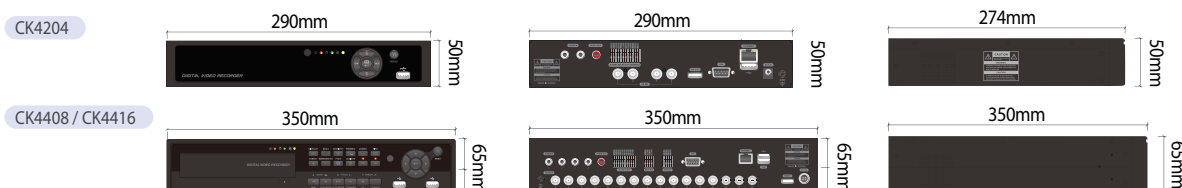

* Design and specifications are subject to change without notice.

DIMENSION