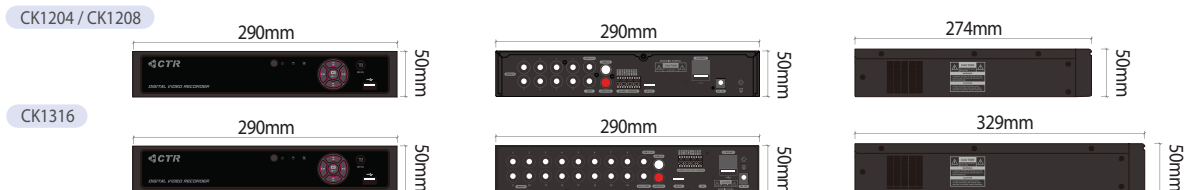

* Design and specifications are subject to change without notice.

DIMENSION