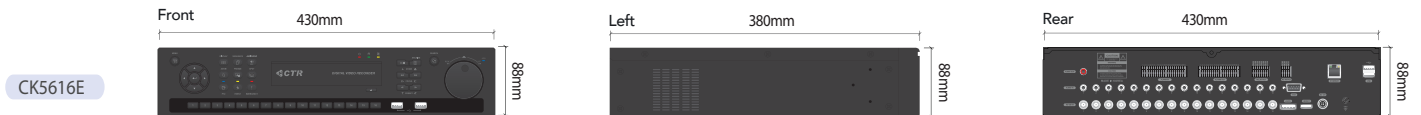

* Design and specifications are subject to change without notice.

DIMENSION