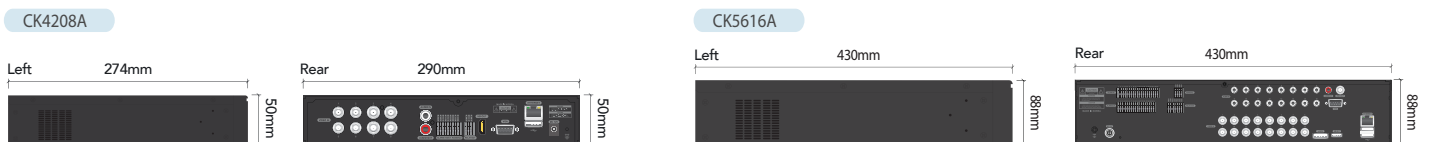

* Design and specifications are subject to change without notice.

DIMENSION