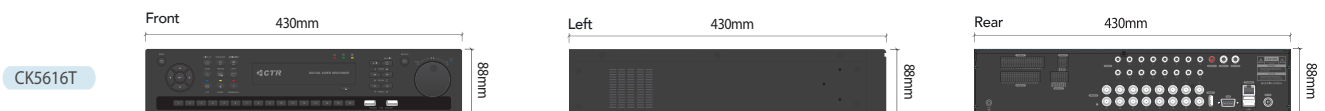

* Design and specifications are subject to change without notice.

DIMENSION