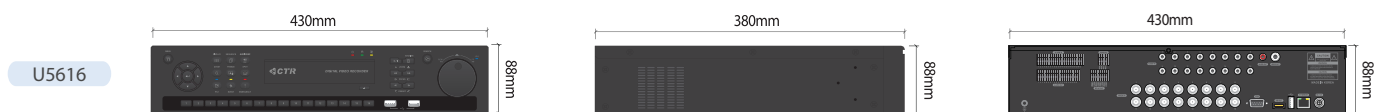

* Design and specifications are subject to change without notice.

DIMENSION